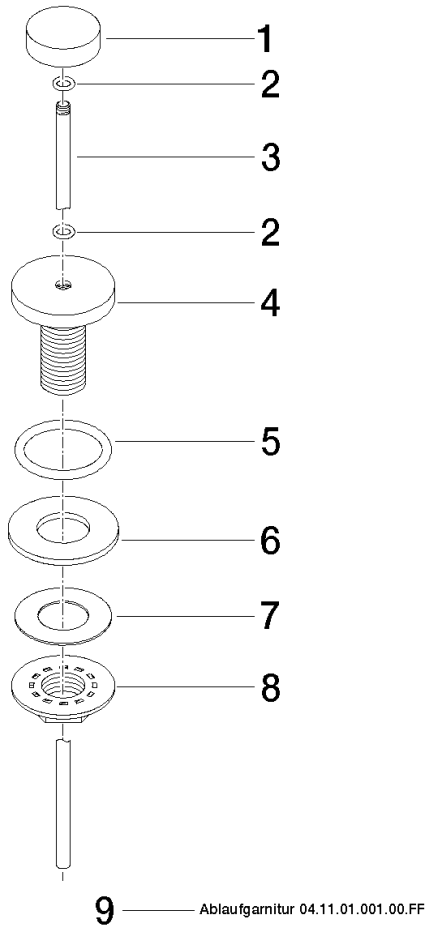

Basin Waste with knob for deck mounting 1 1/4" - Durabronz (23kt Gold)

IMO

10 200 970

Fits: IMO, LULU, MADISON, MEM, TARA,
CL.1, LISSÉ, VAIA, META, CYO

	Durabronz (23kt Gold)	10 200 970-09
	Chrome	10 200 970-00
	Brushed Platinum	10 200 970-06
	Platinum	10 200 970-08
	Dark Chrome	10 200 970-19
	Light Gold	10 200 970-26
	Brushed Light Gold	10 200 970-27
	Brushed Durabronz (23kt Gold)	10 200 970-28
	Matte Black	10 200 970-33
	Brushed Bronze	10 200 970-42
	Brushed Champagne (22kt Gold)	10 200 970-46
	Champagne (22kt Gold)	10 200 970-47
	Brushed Chrome	10 200 970-93
	Brushed Dark Platinum	10 200 970-99

Basin Waste with knob for deck mounting 1 1/4" - Durabronze (23kt Gold)

IMO

10 200 970

Only suitable for basins with an overflow.

10 200 970

10 200 970

Parts for other finishes can be found here: [Chrome](#)

Spare parts list

No.	Item Number	Name	Quantity used	Delivery time
1	09 21 33 001-09	handle	1	40
2	09 14 10 007 90	seal	2	2
3	09 31 09 004-09	pull-rod	1	40
4	09 18 40 022-09	sleeve	1	40
5	09 14 10 095 90	seal	1	2
6	09 14 05 012 90	seal	1	2
7	09 14 40 001 90	seal	1	60
8	09 23 10 010 90	nut	1	2
9	90 11 01 001 00-09	pop-up waste	1	40